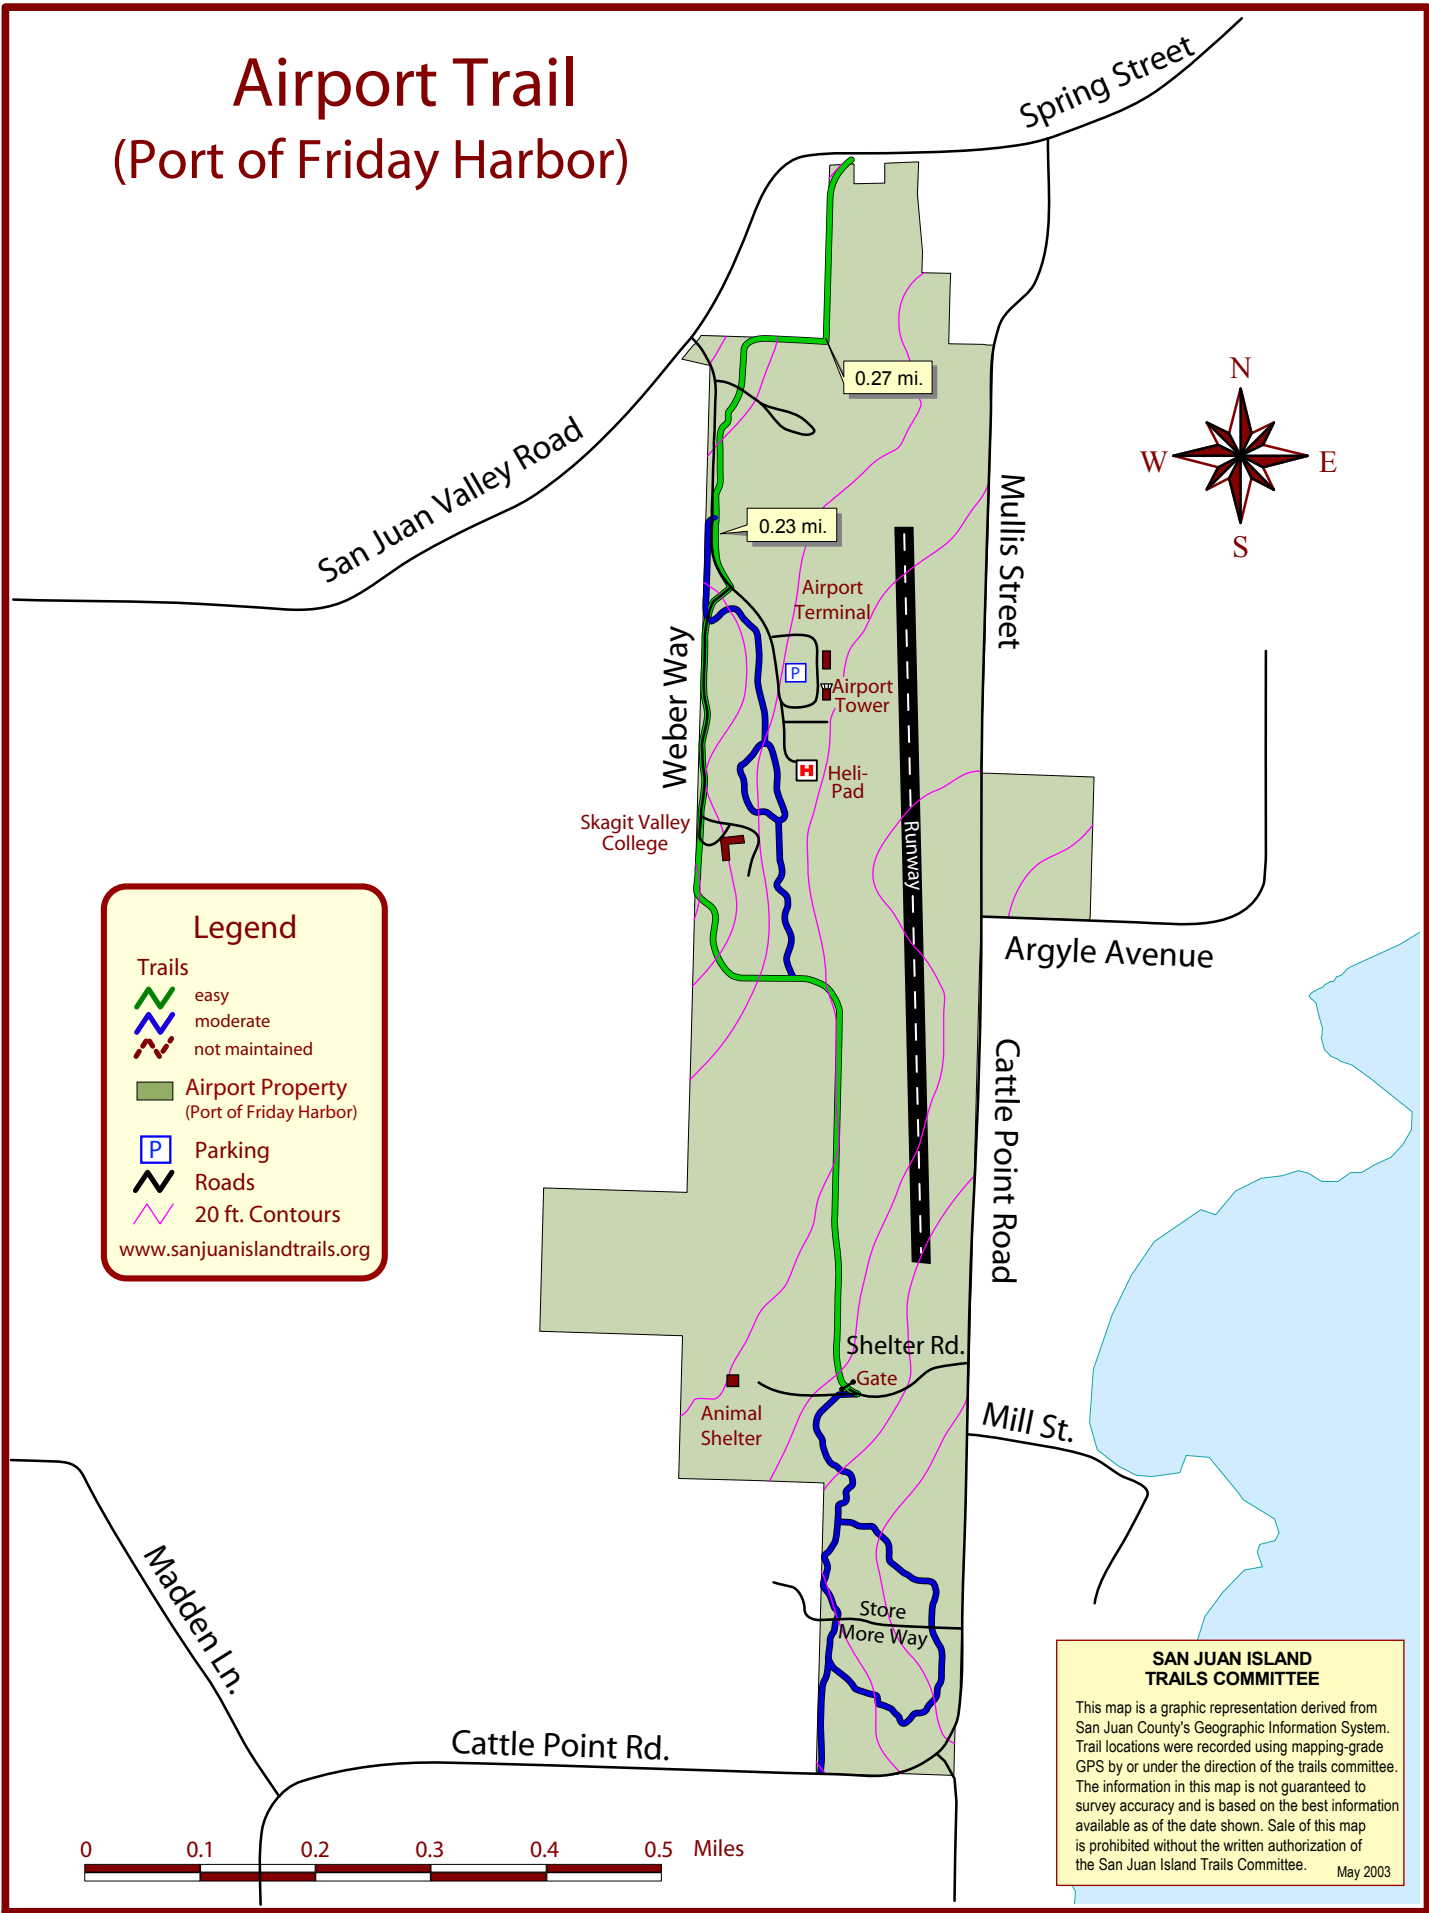

Airport Trail (Port of Friday Harbor)

Legend

Trails

- easy
- moderate
- not maintained

Airport Property
(Port of Friday Harbor)

P Parking

Roads

20 ft. Contours

www.sanjuanislandtrails.org

SAN JUAN ISLAND TRAILS COMMITTEE

This map is a graphic representation derived from San Juan County's Geographic Information System. Trail locations were recorded using mapping-grade GPS by or under the direction of the trails committee. The information in this map is not guaranteed to survey accuracy and is based on the best information available as of the date shown. Sale of this map is prohibited without the written authorization of the San Juan Island Trails Committee.