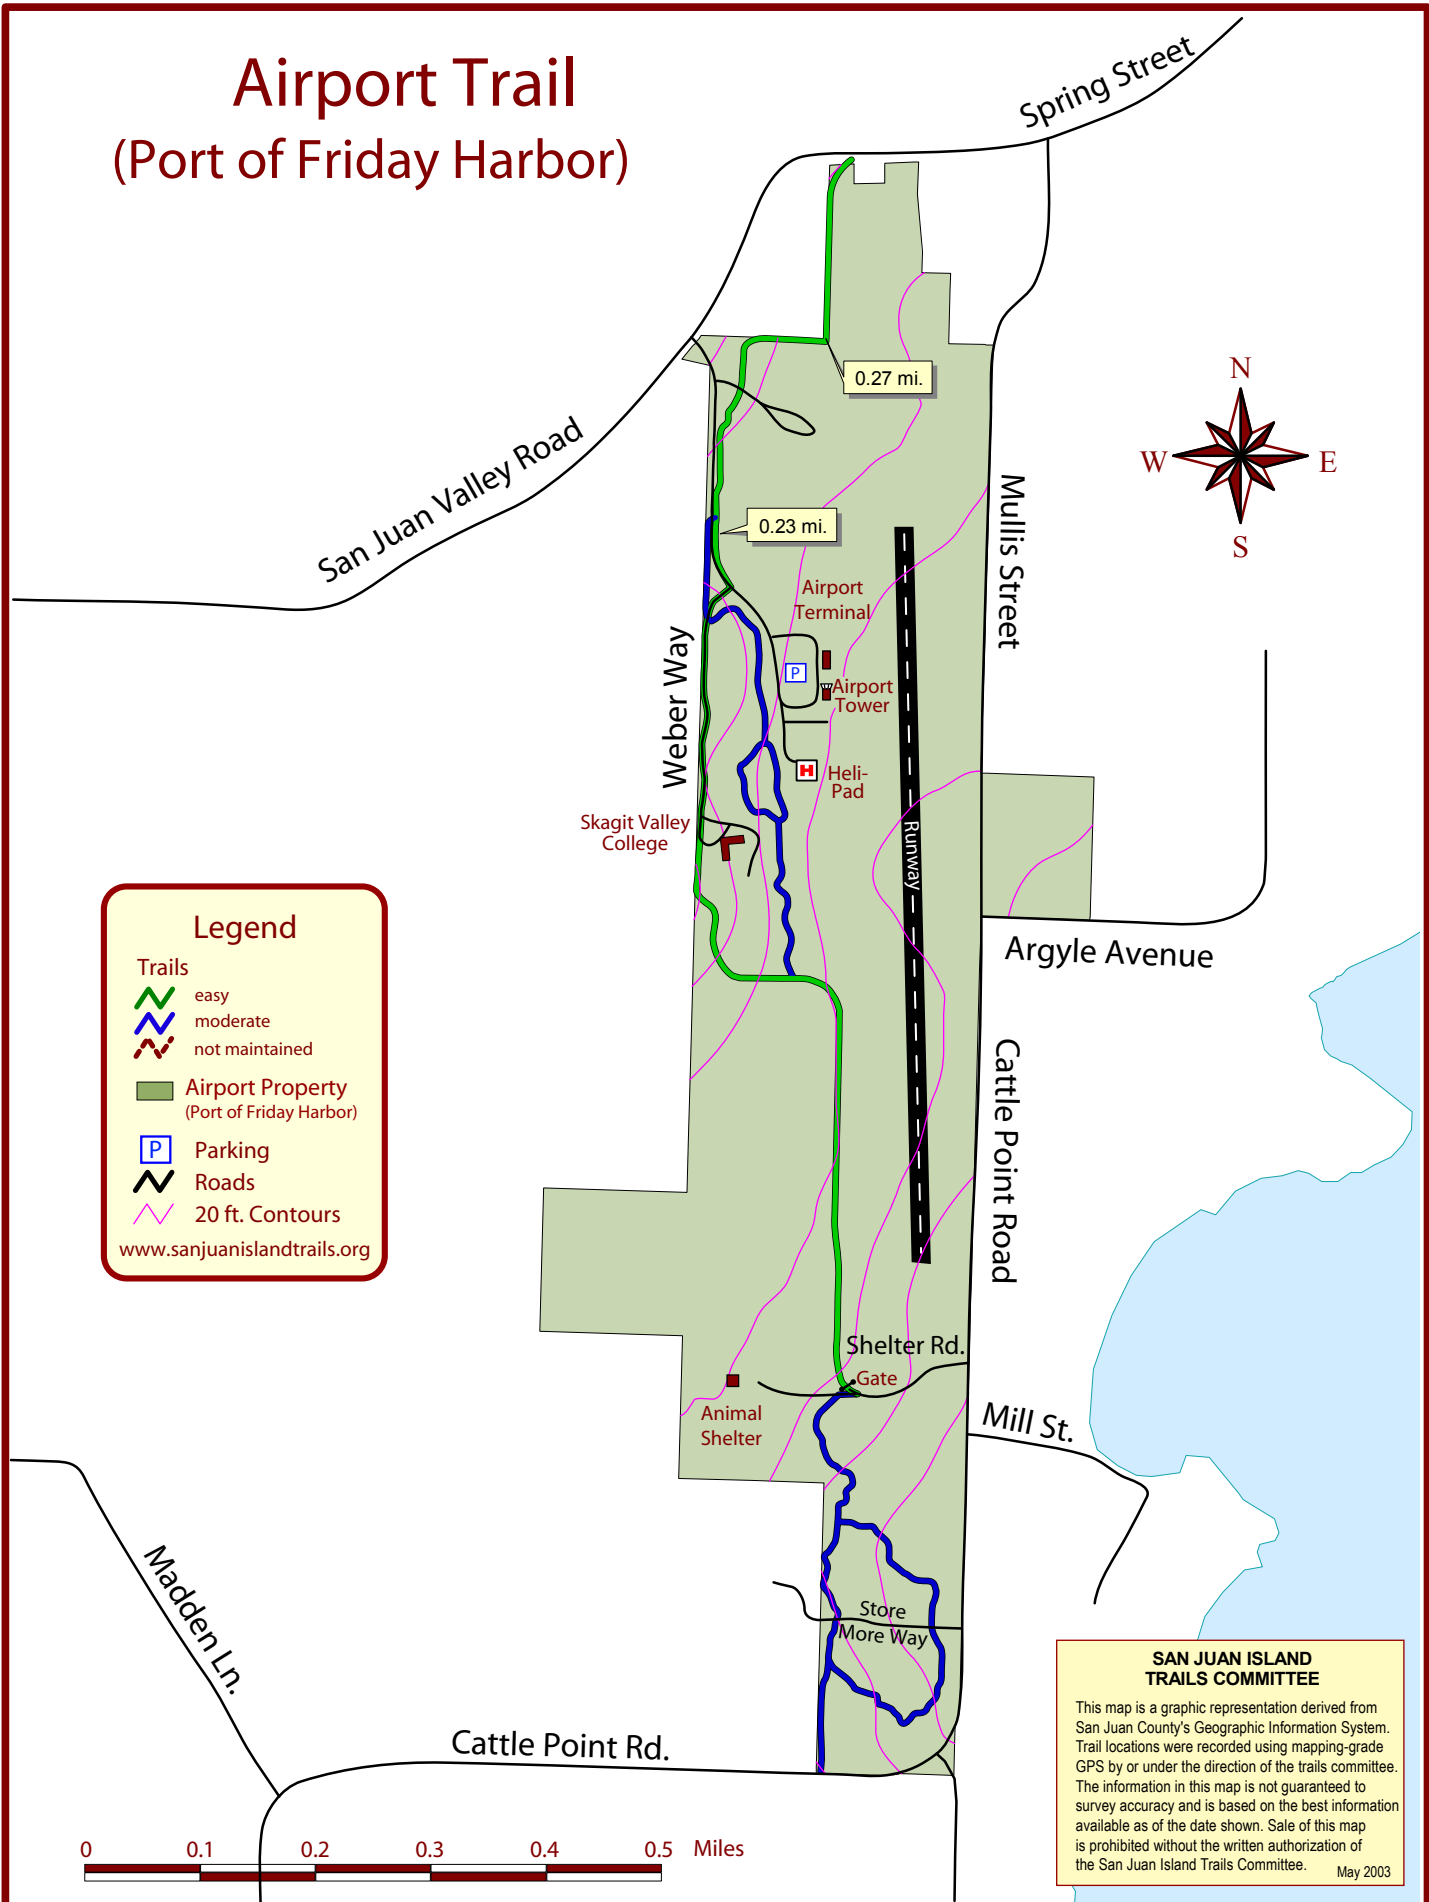

Airport Trail (Port of Friday Harbor)

Legend

- Trails
 - easy
 - moderate
 - not maintained
- Airport Property (Port of Friday Harbor)
- Parking
- Roads
- 20 ft. Contours

www.sanjuanislandtrails.org

SAN JUAN ISLAND TRAILS COMMITTEE

This map is a graphic representation derived from San Juan County's Geographic Information System. Trail locations were recorded using mapping-grade GPS by or under the direction of the trails committee. The information in this map is not guaranteed to survey accuracy and is based on the best information available as of the date shown. Sale of this map is prohibited without the written authorization of the San Juan Island Trails Committee.